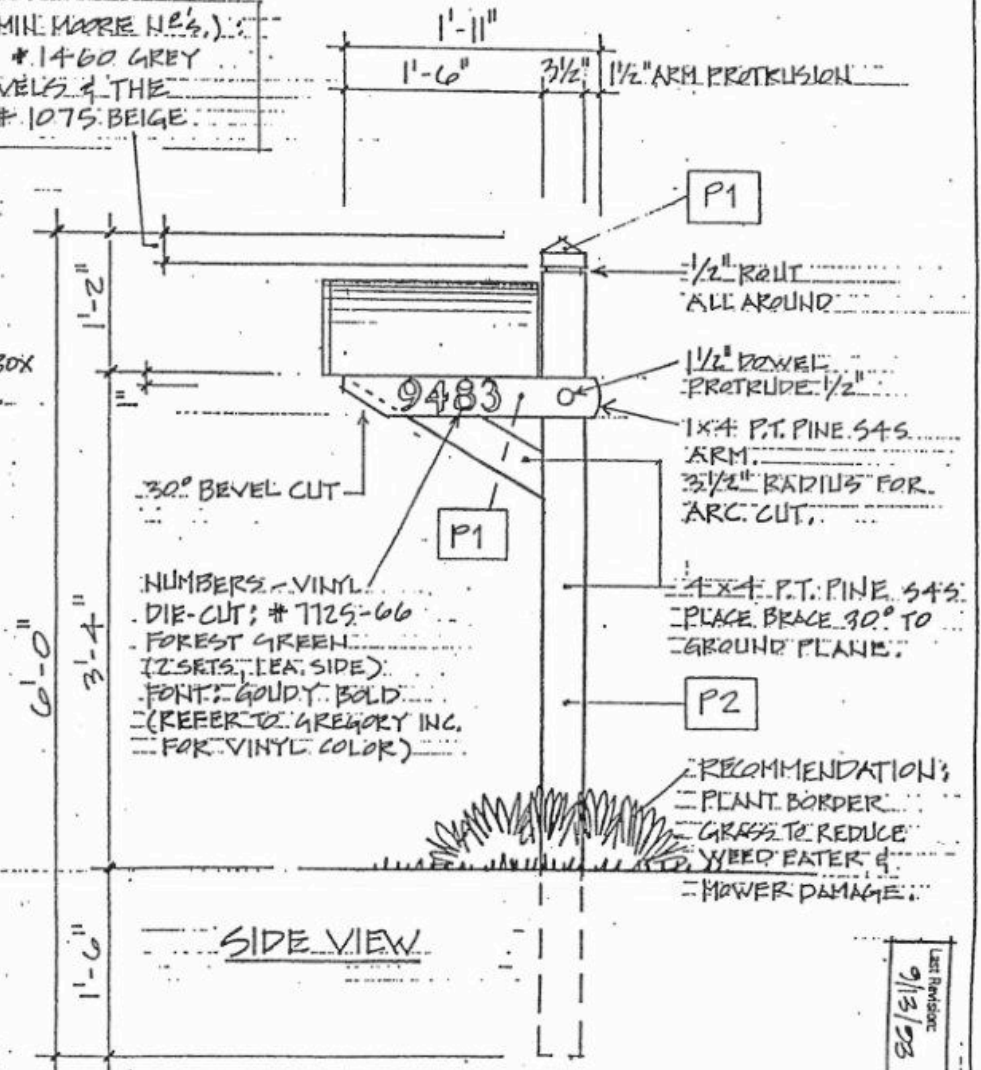

PAINT COLORS (REF. BENJAMIN MOORE NO'S.):  
 1. ALL 4x4 MATERIAL = # 1460 GREY  
 2. ALL 1x4 ARMS, DOWELS & THE POST CAP AREA = # 1075 BEIGE

FRONT VIEW

SIDE VIEW

Designer's concept. Materials, colors, dimensions, locations and specifications are all subject to change at the discretion of Atlantic Gulf Communities