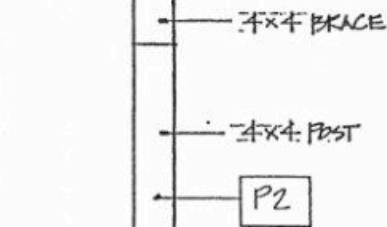

PAINT COLORS (REF. BENJAMIN MOORE NO'S.):  
 1. ALL 4x4 MATERIAL = # 1460 GREY  
 2. ALL 1x4 ARMS, DOWELS & THE POST CAP AREA = # 1075 BEIGE

FRONT VIEW

SIDE VIEW

Designer's concept. Materials, colors, dimensions, locations and specifications are all subject to change at the discretion of Atlantic Gulf Communities