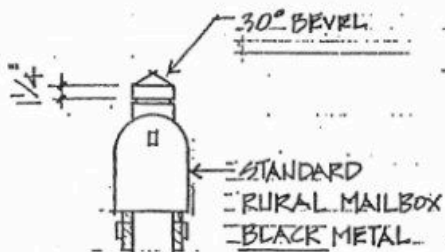

PAINT COLORS (REF. BENJAMIN MOORE NO'S.):  
 1. ALL 4x4 MATERIAL = # 1460 GREY  
 2. ALL 1x4 ARMS, DOWELS & THE POST CAP AREA = # 1075 BEIGE

FRONT VIEW

SIDE VIEW

Designer's concept. Materials, colors, dimensions, locations and specifications are all subject to change at the discretion of Atlantic Gulf Communities