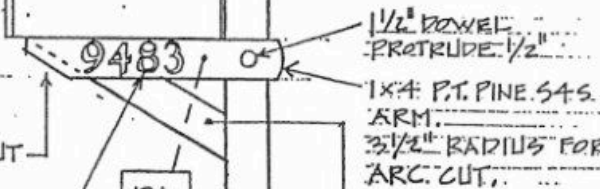

PAINT COLORS (REF. BENJAMIN MOORE NO'S.):
 1. ALL 4x4 MATERIAL = # 1460 GREY
 2. ALL 1x4 ARMS, DOWELS & THE
 POST CAP AREA = # 1075 BEIGE

FRONT VIEW

30° BEVEL CUT
 NUMBERS - VINYL
 DIE-CUT; # 7125-66
 FOREST GREEN
 (2 SETS, LEA. SIDE)
 FONT: GOUDEY BOLD
 (REFER TO GREGORY INC.
 FOR VINYL COLOR)