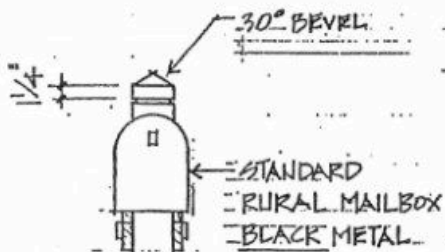

PAINT COLORS (REF. BENJAMIN MOORE NO'S.):
 1. ALL 4x4 MATERIAL = # 1460 GREY
 2. ALL 1x4 ARMS, DOWELS & THE
 POST CAP AREA = # 1075 BEIGE

FRONT VIEW

30° BEVEL CUT
 NUMBERS - VINYL
 DIE-CUT; # 7125-66
 FOREST GREEN
 (2 SETS, LEA. SIDE)
 FONT: GOUDEY BOLD
 (REFER TO GREGORY INC.
 FOR VINYL COLOR)