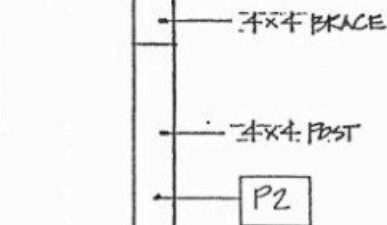

PAINT COLORS (REF. BENJAMIN MOORE NO'S.):
 1. ALL 4x4 MATERIAL = # 1460 GREY
 2. ALL 1x4 ARMS, DOWELS & THE
 POST CAP AREA = # 1075 BEIGE

FRONT VIEW

30° BEVEL CUT
 NUMBERS - VINYL
 DIE-CUT; # 7125-66
 FOREST GREEN
 (2 SETS, LEA. SIDE)
 FONT: GOUDEY BOLD
 (REFER TO GREGORY INC.
 FOR VINYL COLOR)